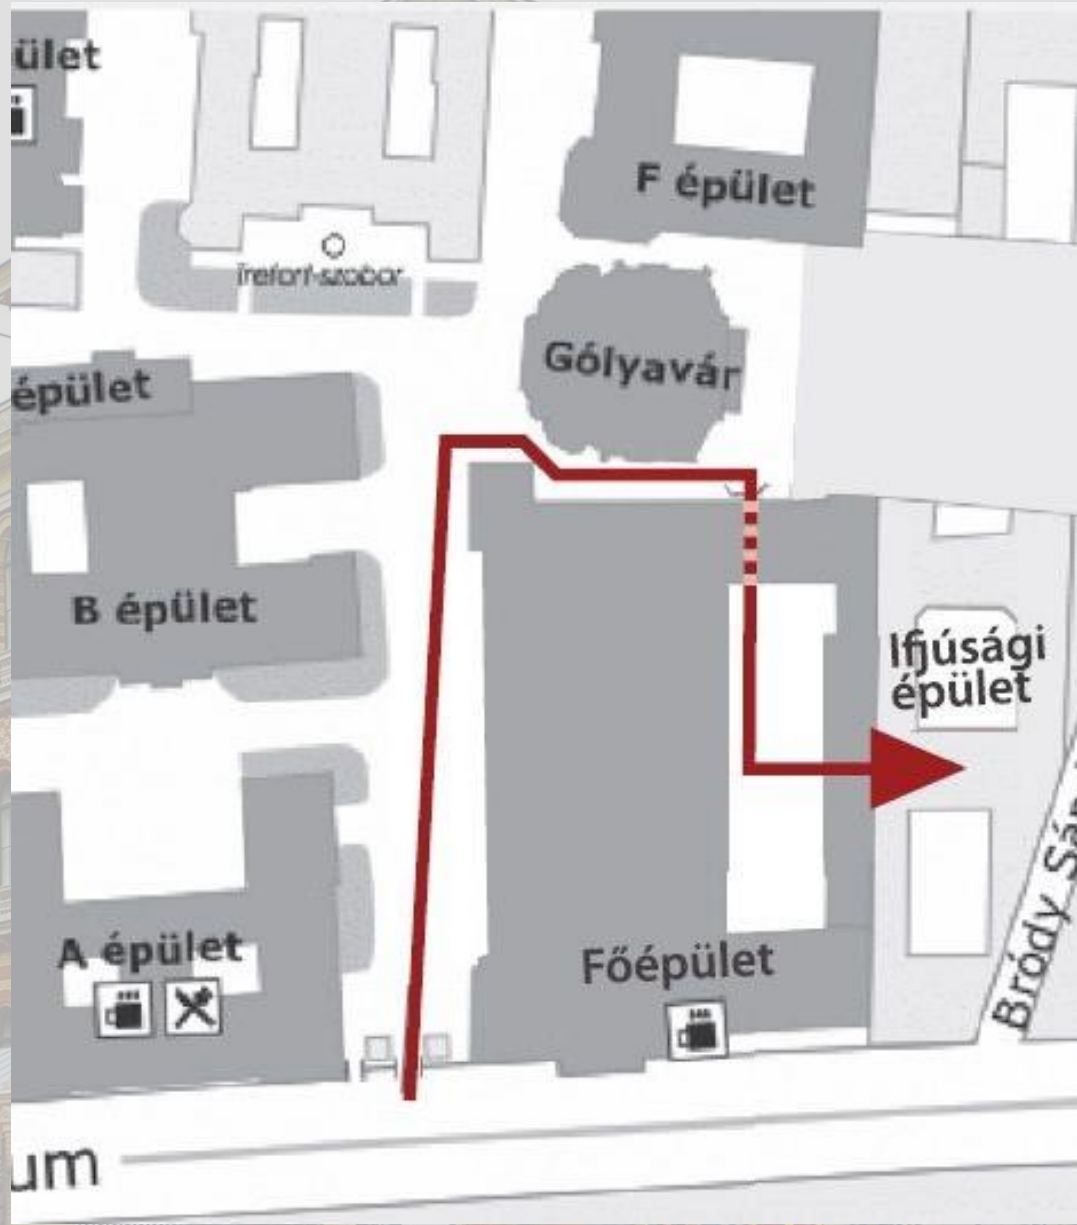

Welcome presentation of ESN ELTE

Noémi Püspöki & Elizaveta Timashkova

Erasmus Student Network
ELTE

represents
offers
organizes

esnelte.hu
btk@elte.esn.hu

ESN

Erasmus Student Network
ELTE

You can find us at the 3rd floor of the youth building.