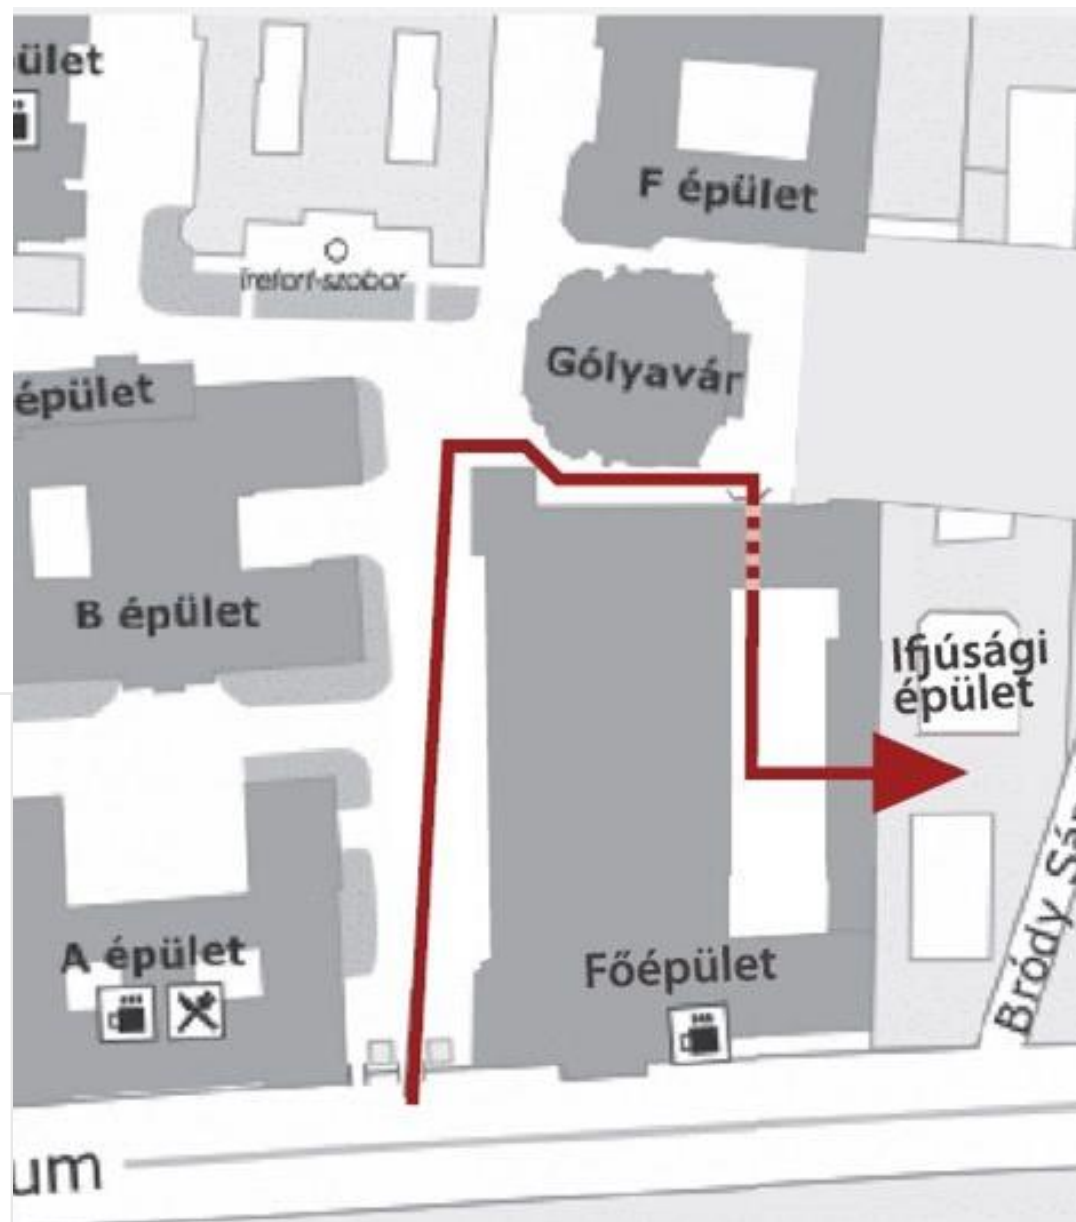

# ESN

Erasmus Student Network  
**ELTE**

You can find us at the 3rd floor of the youth building.

•You can also find the exact opening hours on our website.