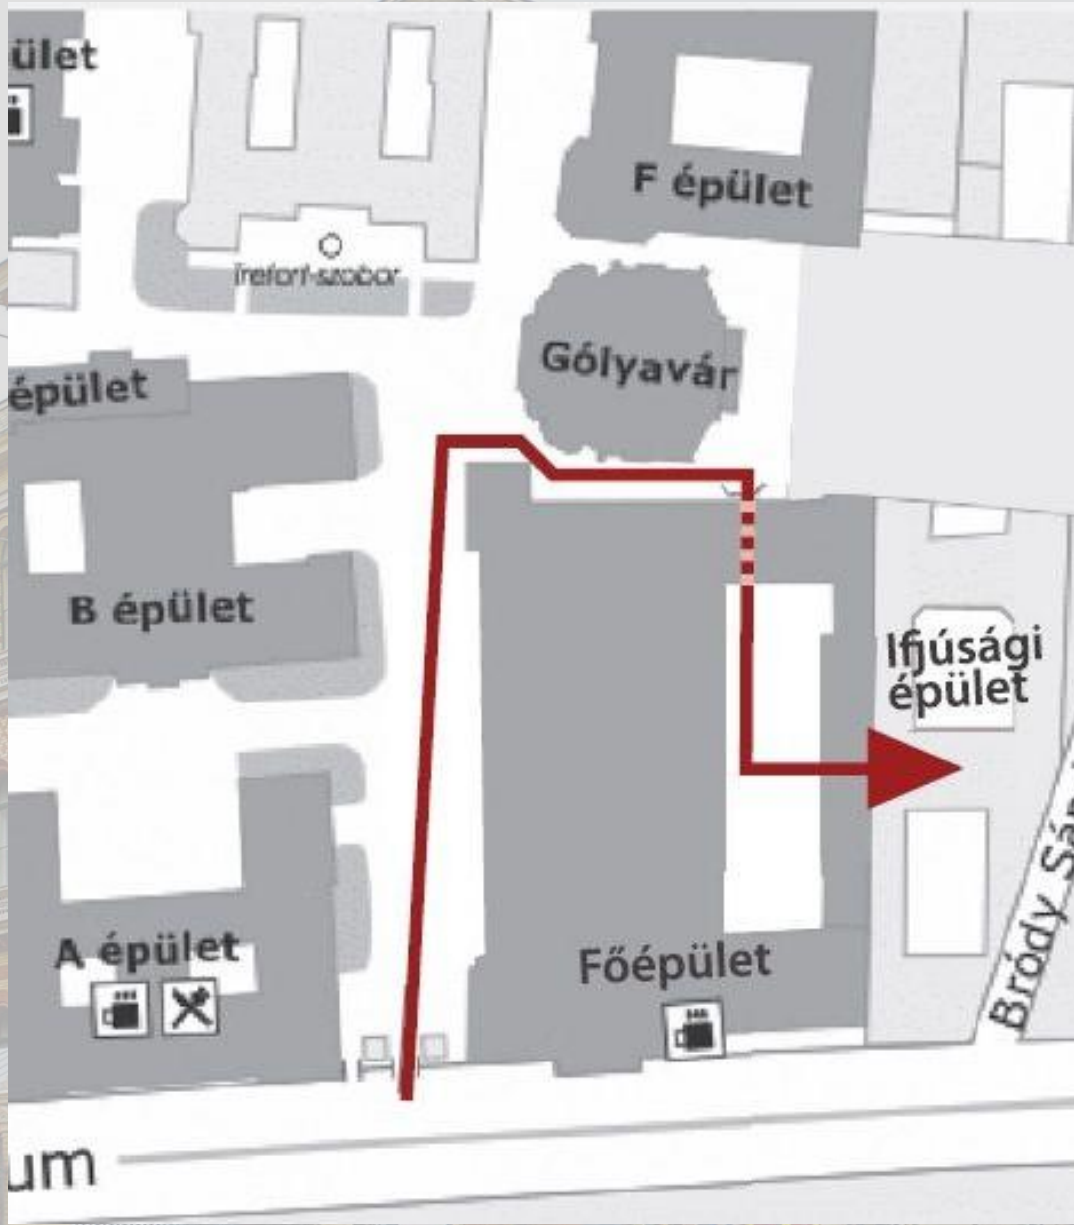

Welcome presentation of ESN ELTE

Gábor Juhász

Erasmus Student Network
ELTE

SOCIAL AND PRACTICAL INTEGRATION OF INTERNATIONAL STUDENTS

esnelte.hu
btk@elte.esn.hu

ESN

Erasmus Student Network
ELTE

You can find us at the 3rd floor of the youth building.